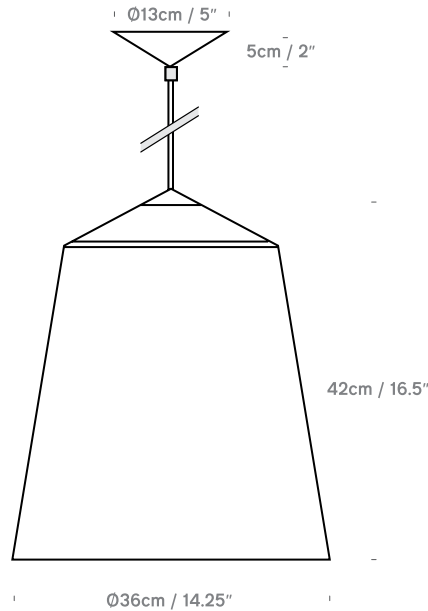

Circus 15

UK/EU PC049120-XX
USA PC049320-XX

Lightsource
UK/EU E27 Max 60W,
USA E26 Max 60W (not included)

Circus 36

UK/EU PC049140-XX
USA PC049340-XX

Lightsource
UK/EU E27 Max 100W,
USA E26 Max 100W (not included)

Circus 56

UK/EU PC049160-XX
USA PC049360-XX

Lightsource
UK/EU E27 Max 100W,
USA E26 Max 100W (not included)

innermost

CIRCUS PC0491X0-XX

This luminaire is compatible with bulbs of the energy classes:

874/2012