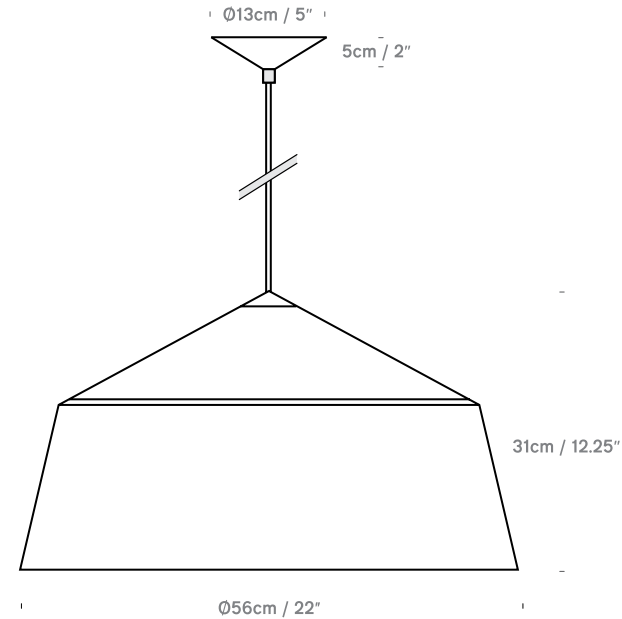

Circus 15

UK/EU PC049120-XX
USA PC049320-XX

Lightsource
UK/EU E27 Max 60W,
USA E26 Max 60W (not included)

Circus 36

UK/EU PC049140-XX
USA PC049340-XX

Lightsource
UK/EU E27 Max 100W,
USA E26 Max 100W (not included)

Circus 56

UK/EU PC049160-XX
USA PC049360-XX

Lightsource
UK/EU E27 Max 100W,
USA E26 Max 100W (not included)

innermost

CIRCUS PC0491X0-XX

This luminaire is compatible with bulbs of the energy classes:

874/2012