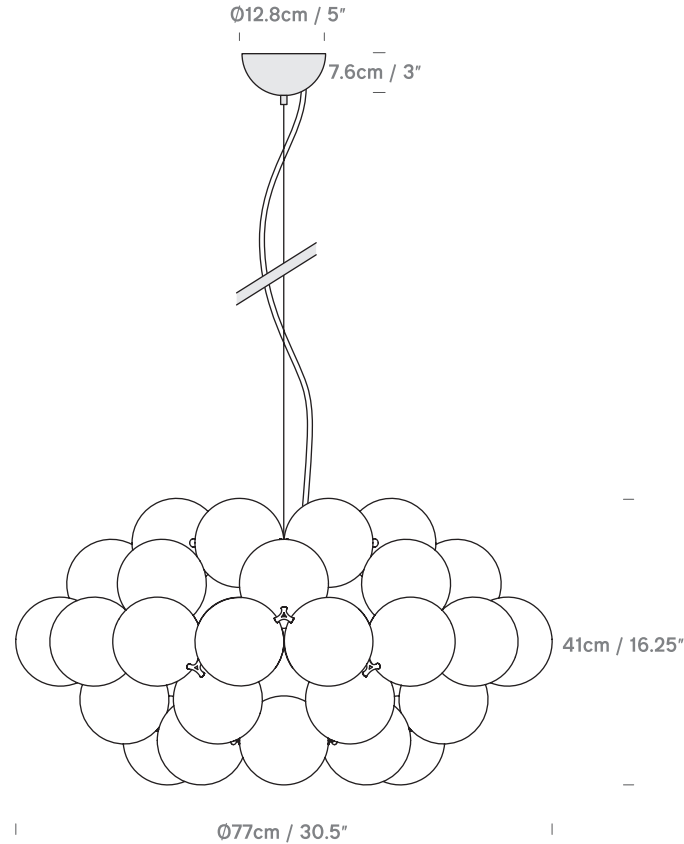

Beads Penta
UK/EU PB039140XX
USA PB039340XX

Beads Octo
UK/EU PB039150XX
USA PB039350XX

innermost
BEADS PB0391X0-XX

This luminaire is compatible with bulbs of the energy classes:

-
-
-
-
-
-
-

874/2012

Product Category

Pendant

Material

Stainless steel, polycarbonate

Cable

4m, clear PVC cable

Ceiling Rose

Hemisphere. Colour matches the product

Lightsource

UK/EU E27 Max 100W, USA Max 100W (not included)

Recommended Bulb

Beads works with a variety of different LED bulbs. LED globe bulbs 500 – 800 lumen output and from 2700K – 3000K colour temperature. These styles are particularly effective in the white colour and in the metallic options for a softer less reflective look. LED filament style bulbs will bring out the reflective qualities of the metallic finishes brilliantly. Best performance would be from 600-900 lumen output with 2200K – 2700K colour temperature

Color

01 -White

03 -Chrome

07 -Copper

31 -Gun Metal